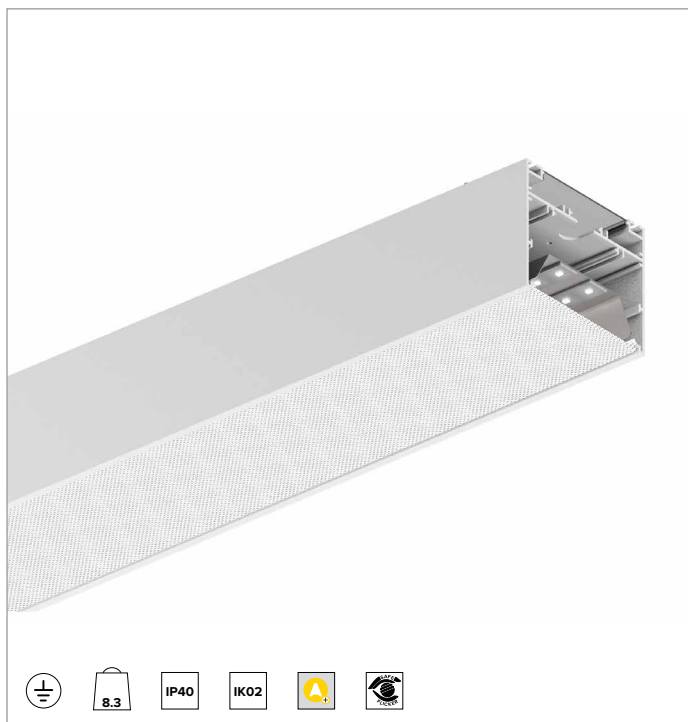

T015MW940ELPW | LOGICO EASY System 100 - OPAL / UGR19

LED luminaire for ceiling or suspended system installation. Emergency linear module

The fixture's photometric values can be found on the following pages

Rg: 101

CCT nominal: 4000K

Lifetime (L80/B10): 100000h tq +25°C

ILLUMINOTECHNICAL CHARACTERISTICS

Direct emission in two effect variants: diffused light - OPAL optics - and controlled light - UGR19 optics. Diffused light - OPAL optic: optical system made of a steel reflector with white polymer coating and a closing diffuser screen in opal anti-glare polycarbonate supplied in unrollable reels and available as a related code. Controlled light - UGR19 optic: optical system made of a steel reflector with white polymer coating and UGR closing diffuser screen supplied in unrollable reels and available as a related code (UGR<19 and L65<3000 cd/m² EN-12464-1).

MECHANICAL CHARACTERISTICS

Painted extruded aluminium body with 100mm section. Upper closing screen in white PVC.

Colour and finish: White

Dimensions: L=2916mm

Weight: 8.3Kg

Version: LINEAR

Degree of protection: IP40