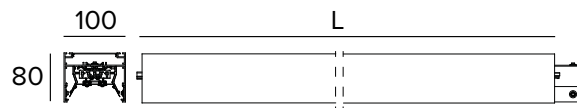

T015MW940ELPW | LOGICO EASY System 100 - OPAL / UGR19

LED luminaire for ceiling or suspended system installation. Emergency linear module

The fixture's photometric values can be found on the following pages

Rg: 101

CCT nominal: 4000K

Lifetime (L80/B10): 100000h tq +25°C

ILLUMINOTECHNICAL CHARACTERISTICS

Direct emission in two effect variants: diffused light - OPAL optics - and controlled light - UGR19 optics. Diffused light - OPAL optic: optical system made of a steel reflector with white polymer coating and a closing diffuser screen in opal anti-glare polycarbonate supplied in unrollable reels and available as a related code. Controlled light - UGR19 optic: optical system made of a steel reflector with white polymer coating and UGR closing diffuser screen supplied in unrollable reels and available as a related code (UGR<19 and L65<3000 cd/m² EN-12464-1).

MECHANICAL CHARACTERISTICS

Painted extruded aluminium body with 100mm section. Upper closing screen in white PVC.

Colour and finish: White

Dimensions: L=2916mm

Weight: 8.3Kg

Version: LINEAR

Degree of protection: IP40